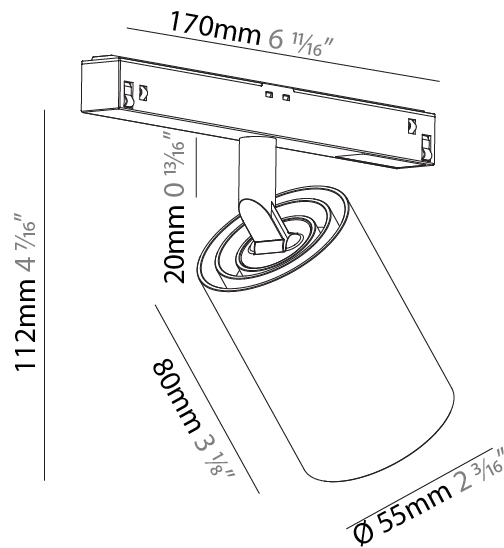

1. To build a product code in our configurator select the specify button on the base model # product page
2. To build a manual product code on this datasheet choose from the options listed below in blue font and add the suffix to the base model #

GENERAL

Series: Centriq
Subseries: Centriq for Clicktrack
Brand: Prolicht
Division: Architectural
Mounting Type: Track
Mounting Location: Ceiling
Subcategory: Spots

PHYSICAL

Shape: Cylinder
Diameter (mm): 55
Diameter (in): 2 ³/₁₆
Length (mm): 170
Length (in): 6 ¹³/₁₆
Height (mm): 112
Height (in): 4 ⁷/₁₆
Light Distribution: Adjustable / Direct
Fixture Finish: SSR / BKV / CWI / CRY / HAB / UFT / ITA / RUA / FTG / MYG / LOD / PUS / FRO / FUP / KIA / POP / BLS / SPG / MEY / GOH / GUM / CHC / COM / ABZ / JAG / OBR / MOS / ROR
Fixture Material: Aluminum

ELECTRICAL

Lamp Type: LED (Zhaga Standard)
Input Wattage (W): 12
Total Output Wattage (W): 10.9
Dimming: Non-Dimmable
Driver Included: No
Driver Location: Remote
Driver Type: Constant Voltage - Universal
Driver Class: Class 2
Input Voltage (V): 48
Constant Current (MA): 580
Upon Request: 0-10Vdc dimming / DALI dimming

LED

Number of LEDs: 1
Color Temperature (°K): 2700 / 3000 / 4000
Max. Delivered Lumen (lm): 750 / 780 / 840
CRI: >90 CRI

OPTICAL

Reflector°: 17 / 33 / 46
Optic°: 15 / 25 / 35
Adjustability: Rotational 360°; Tilt 90° (±45°)

RATINGS AND CERTIFICATIONS

Certified By: Certified for North American Standards
IP rating: IP20